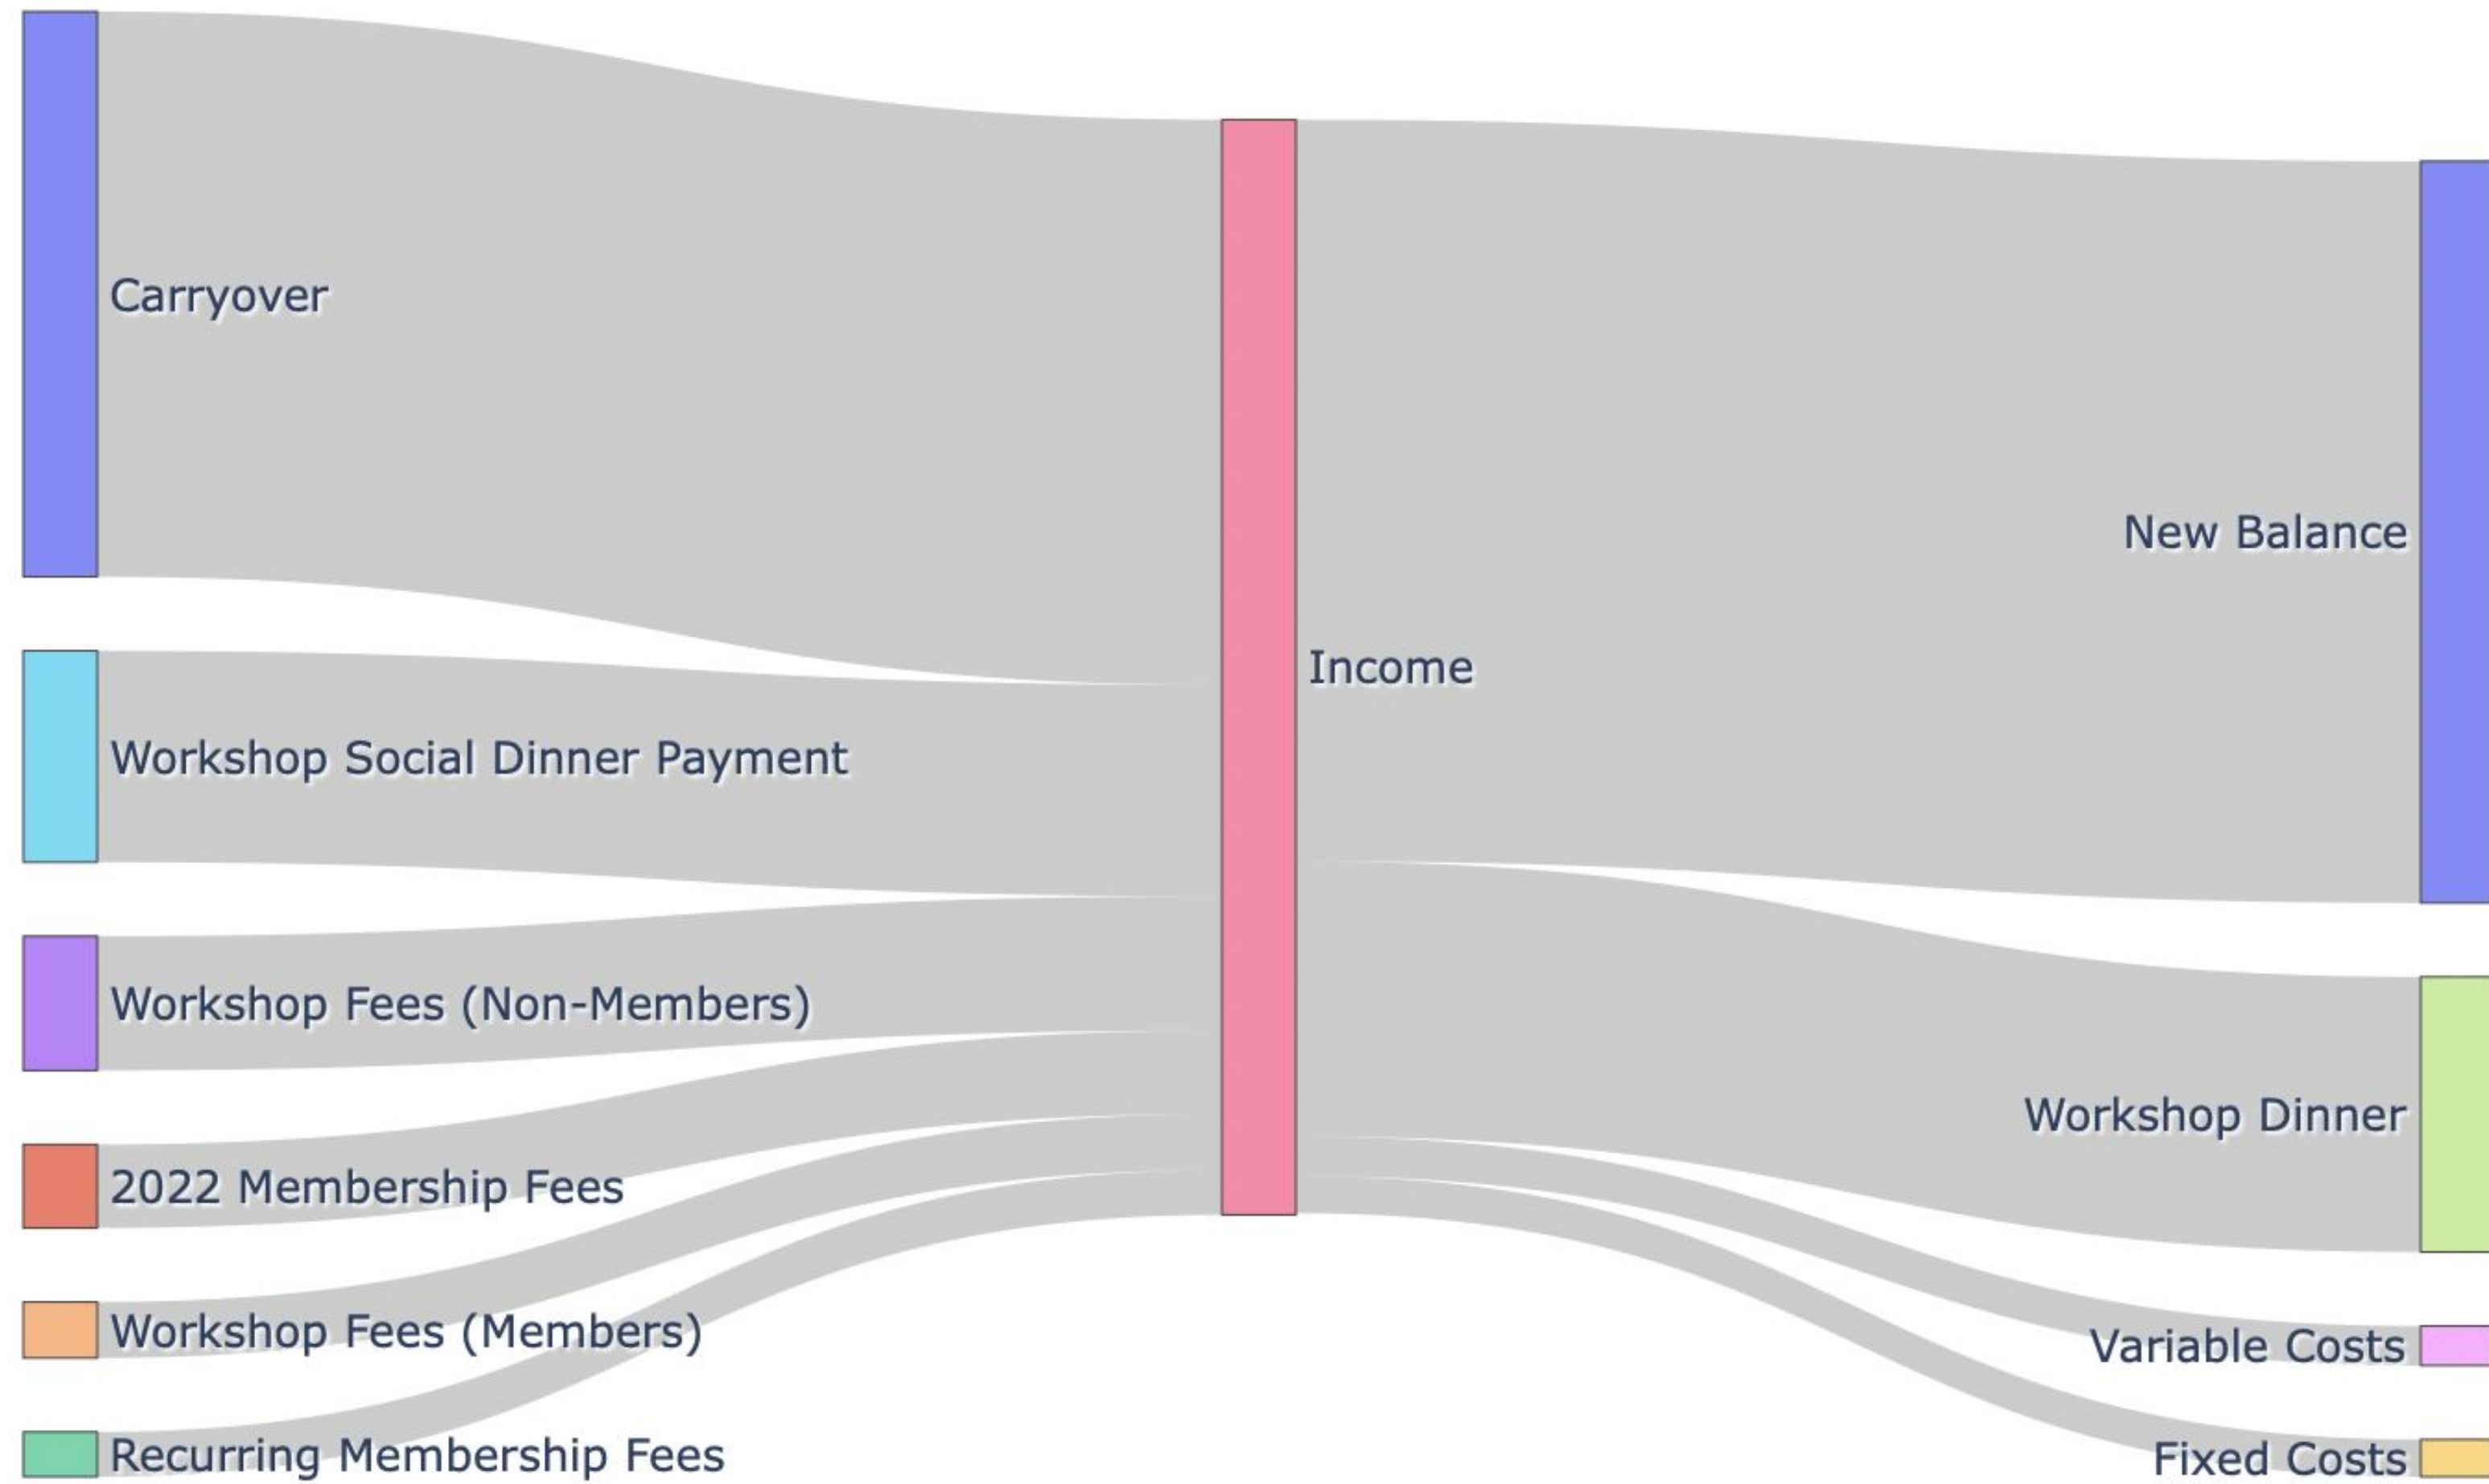

Financial Overview