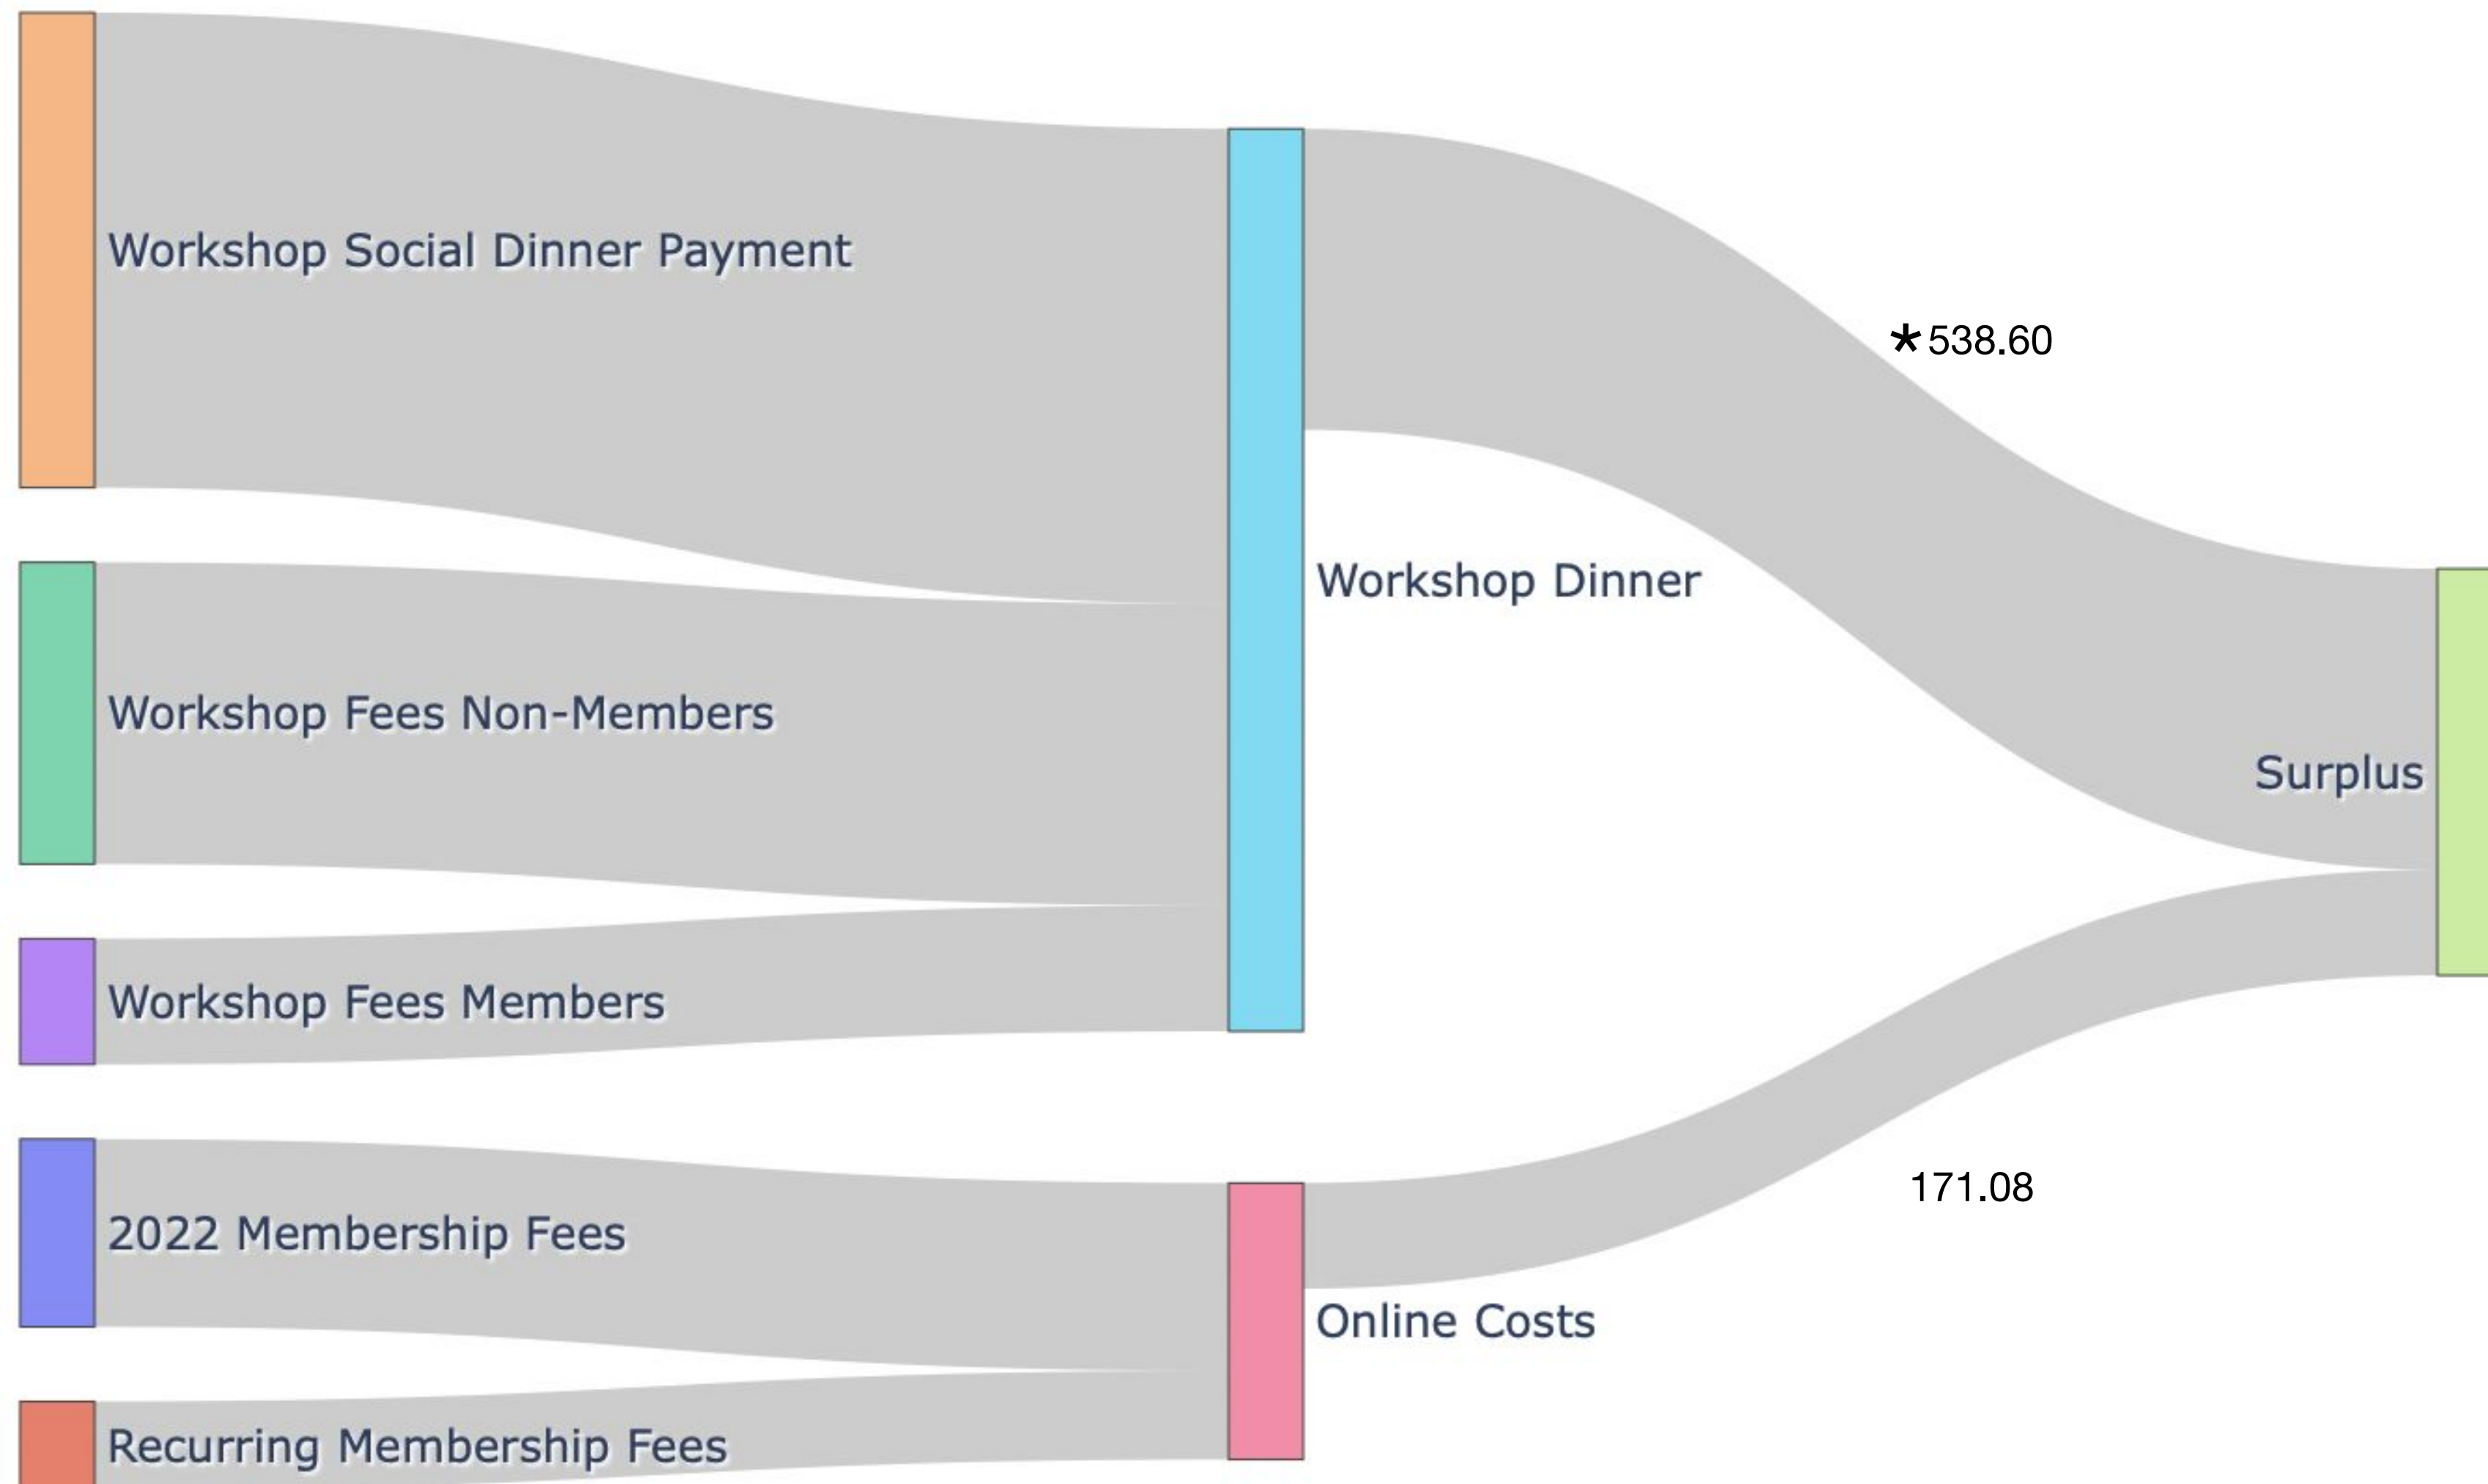

Financial Overview